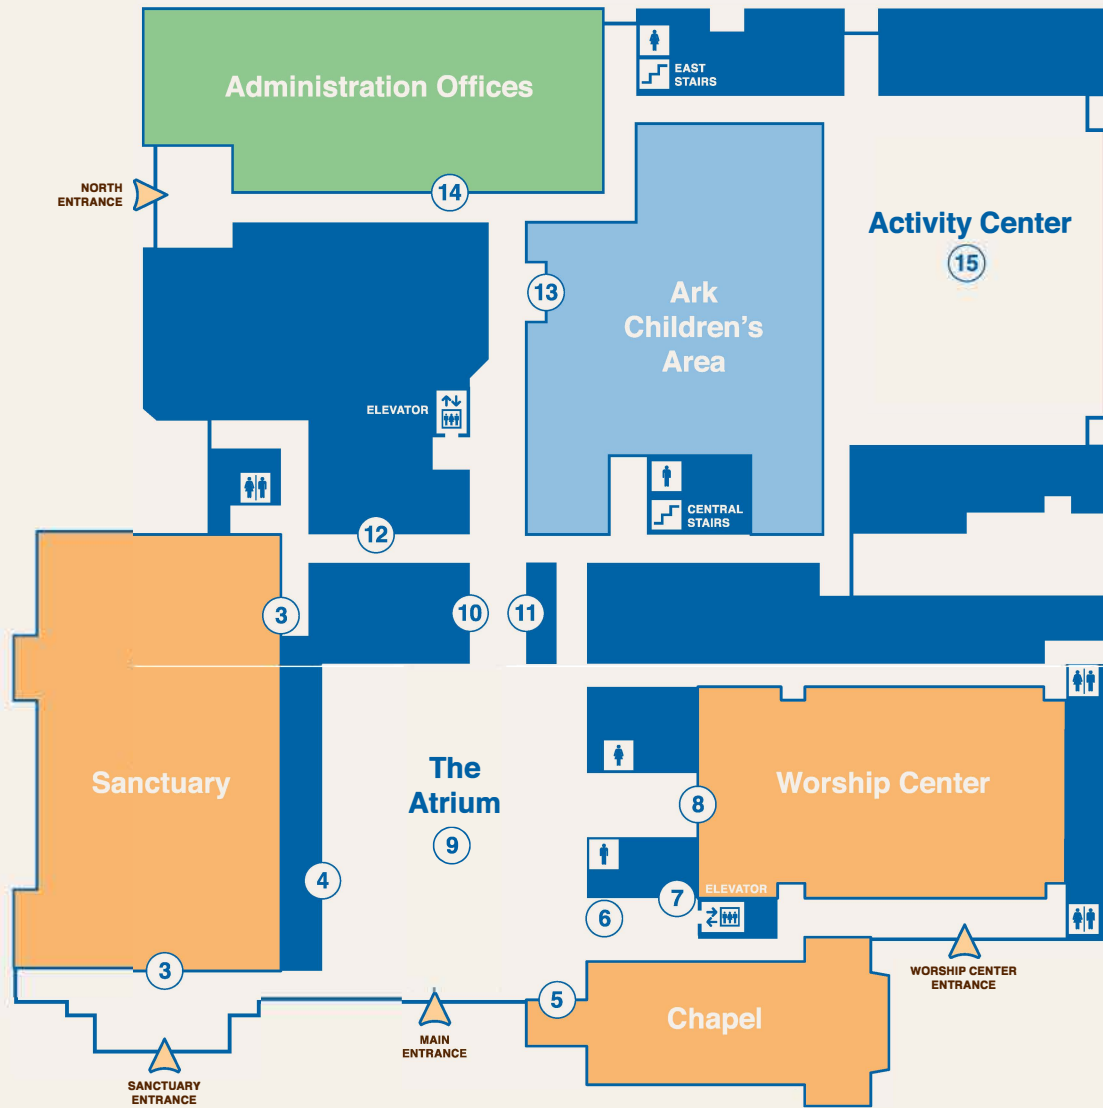

Floor 1

Legend

Elevators	
Entrances	
Stairs	
Restrooms	

Destinations

Destinations	Color	Location
Activity Center		15
Administration Offices	Green	14
Adult Classrooms	Purple	Floor 2
Ark Children's Area	Light Blue	13
The Atrium		9
Bride's Room	Dark Blue	7
Chapel	Orange	5
Children's Classrooms	Light Blue	Floor 2
Room 107	Dark Blue	12
History Alcove	Dark Blue	11

Destinations

Destinations	Color	Location
Library	Dark Blue	Floor 2
Main Street Cafe	Dark Blue	10
Meditation Garden	Dark Blue	4
Music Ministry	Dark Blue	Floor 2
Oasis Youth Ministry		Basement
Sanctuary	Orange	3
Youth Classrooms	Light Blue	Basement
Welcoming Center		6
Worship Center	Orange	8