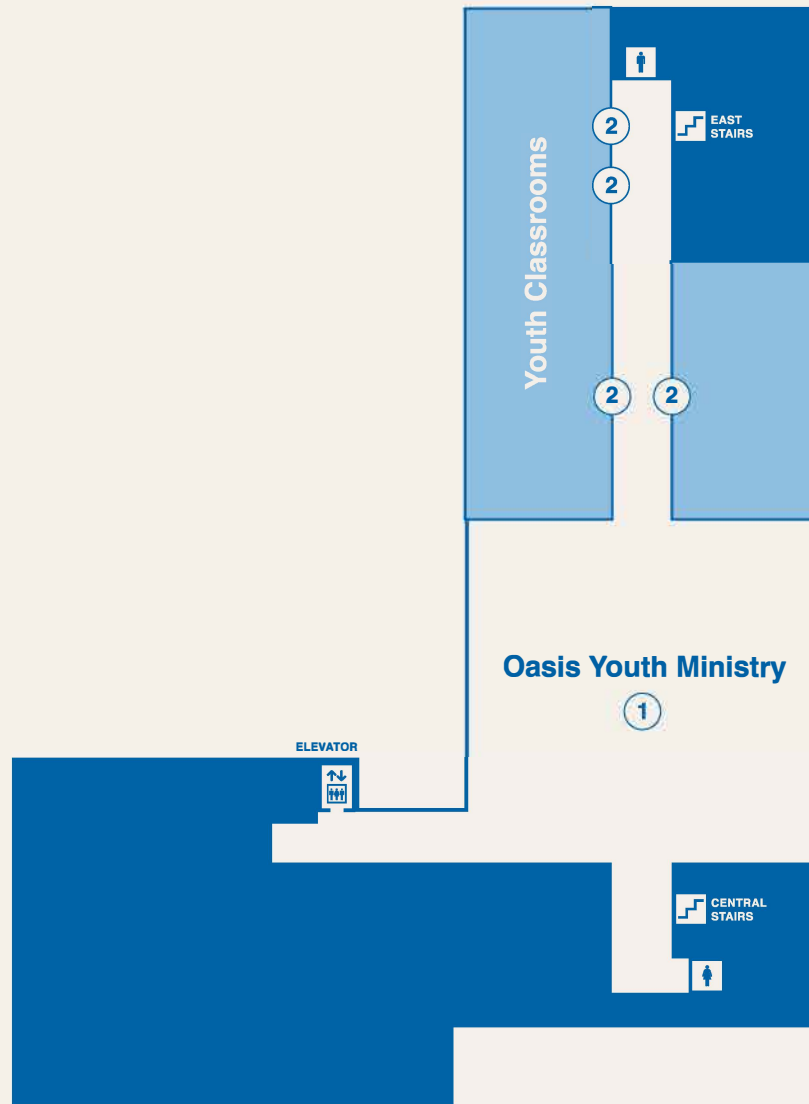

Basement

Legend

Elevators	
Entrances	
Stairs	
Restrooms	

Destinations

Destinations	Color	Location
Activity Center		Floor 1
Administration Offices	●	Floor 1
Adult Classrooms	●	Floor 2
Ark Children's Area	●	Floor 1
The Atrium		Floor 1
Bride's Room	●	Floor 1
Chapel	●	Floor 1
Children's Classrooms	●	Floor 2
Room 107	●	Floor 1
History Alcove	●	Floor 1

Destinations

Destinations	Color	Location
Library	●	Floor 2
Main Street Cafe	●	Floor 1
Meditation Garden	●	Floor 1
Music Ministry	●	Floor 2
Oasis Youth Ministry		①
Sanctuary	●	Floor 1
Youth Classrooms	●	②
Welcoming Center		Floor 1
Worship Center	●	Floor 1

Destinations

Destinations	Color	Location
Library	Dark Blue	Floor 2
Main Street Cafe	Dark Blue	10
Meditation Garden	Dark Blue	4
Music Ministry	Dark Blue	Floor 2
Oasis Youth Ministry		Basement
Sanctuary	Orange	3
Youth Classrooms	Light Blue	Basement
Welcoming Center		6
Worship Center	Orange	8

Destinations

Destinations	Color	Location
Library	●	⑲
Main Street Cafe	●	Floor 1
Meditation Garden	●	Floor 1
Music Ministry	●	⑯
Oasis Youth Ministry		Basement
Sanctuary	●	Floor 1
Youth Classrooms	●	Basement
Welcoming Center		Floor 1
Worship Center	●	Floor 1