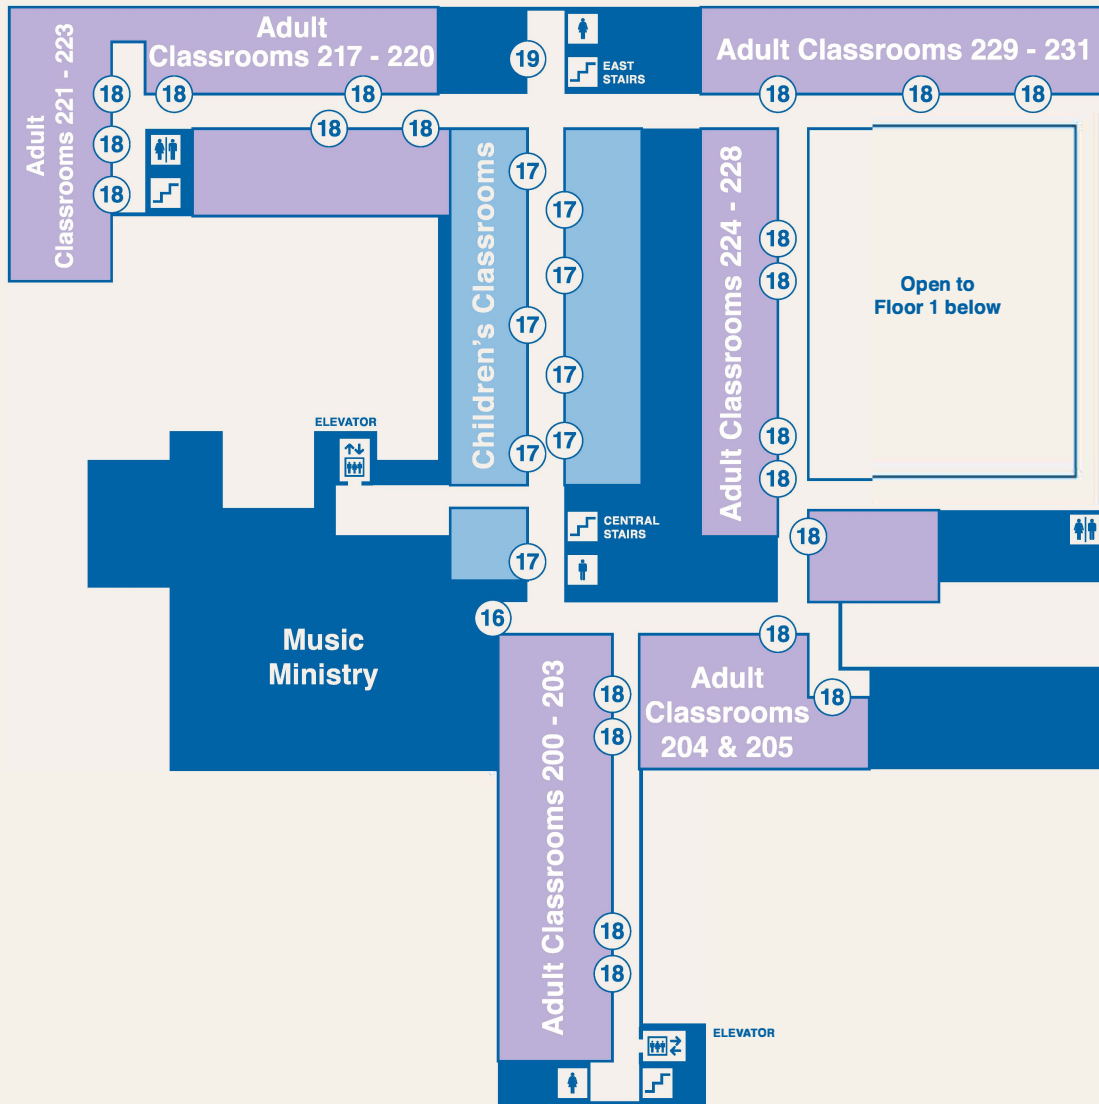

Floor 2

Legend

Elevators	
Entrances	
Stairs	
Restrooms	

Destinations

Destinations	Color	Location
Activity Center		Floor 1
Administration Offices	●	Floor 1
Adult Classrooms	●	⑱
Ark Children's Area	●	Floor 1
The Atrium		Floor 1
Bride's Room	●	Floor 1
Chapel	●	Floor 1
Children's Classrooms	●	⑰
Room 107	●	Floor 1
History Alcove	●	Floor 1

Destinations

Destinations	Color	Location
Library	●	⑲
Main Street Cafe	●	Floor 1
Meditation Garden	●	Floor 1
Music Ministry	●	⑯
Oasis Youth Ministry		Basement
Sanctuary	●	Floor 1
Youth Classrooms	●	Basement
Welcoming Center		Floor 1
Worship Center	●	Floor 1